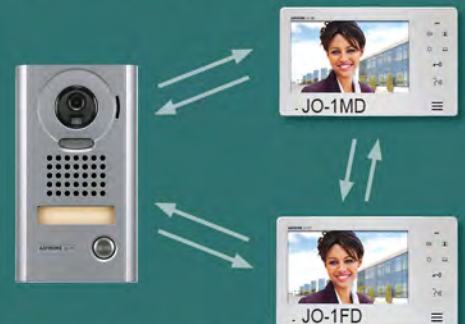

.7" Screen

Actual Size

Screen images simulated

- **Touch Buttons**

A light touch is all that is required to control the system

- **Improved Picture Quality**

New door station camera provides clear visitor images for reliable identification

JOS-1V Box Set

Slim Design
13/16" depth

3-Way Communication

All stations can communicate simultaneously to assist visitors*

* The JO Series **does not** support internal communication. The JO-1MD and the JO-1FD can only converse together when they are both in active communication with the door station.