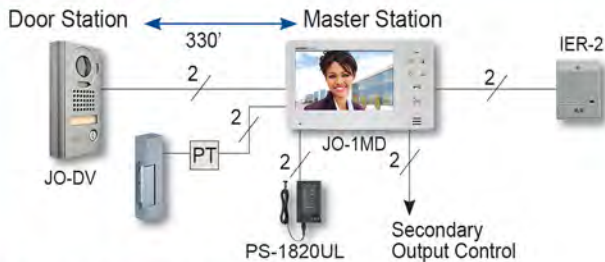

Wiring

JO-1MD only