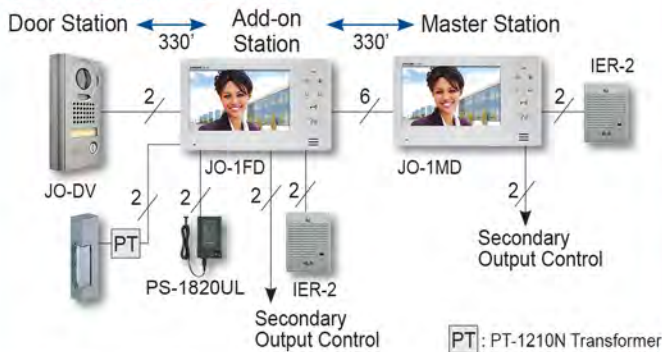

JO-1MD and JO-1FD

Additional Components

Add-on Station 1 per system

JO-1FD
Video intercom expansion station with touch buttons
H: 5-1/8" W: 9-1/16" D: 13/16"

Accessories

AC-10S
Access control keypad, zinc die cast to match JO-DV, surface mount

MCW-S/A
Inside station desk stand

RY-ES
External signaling relay

IER-2
Call extension speaker

#91271

JO Series
Brochure
08/2013

ISO-14001 Certified ISO 9001:2008 Certified Deming Prize

Aiphone Co. Ltd.

Aiphone Corp.

Aiphone Co. Ltd.