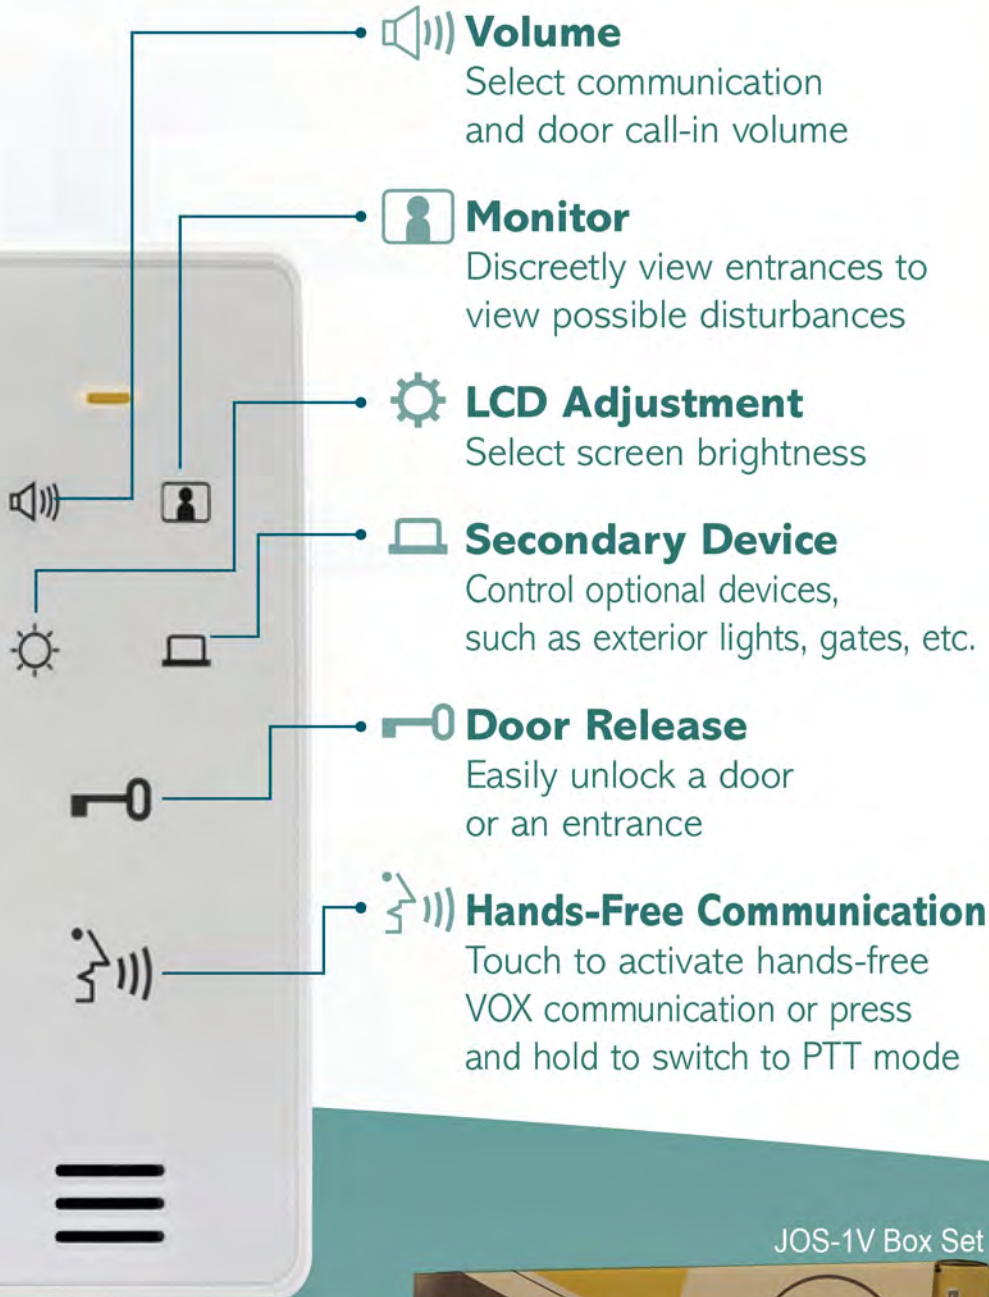

.7" Screen

Actual Size

Screen images simulated

- **Touch Buttons**

A light touch is all that is required to control the system

- **Improved Picture Quality**

New door station camera provides clear visitor images for reliable identification

- **Elegant Styling**

Sleek design matches home or business decors

- **Cost Effective**

A quality solution at a reasonable price

- **2-Conductor Wiring**

Can be installed using existing doorbell wire

Control with Touch Buttons

JO Series Components

Start with a box set

Begin by selecting a JO Series Box Set. To have a secondary station communicate and control the door station, install a JO-1FD. Each set contains a JO-1MD master station, door station, and PS-1820UL power supply. Just add wire!

JOS-1A Box Set

Includes:

- Door Station* | **JO-DA**: Video door station, plastic, surface mount
H: 5-1/16" W: 3-13/16" D: 1-3/8"
- Master Station* | **JO-1MD**: Video intercom master station with touch buttons
H: 5-1/8" W: 9-1/16" D: 13/16"
- Power Supply | **PS-1820UL**: Power supply